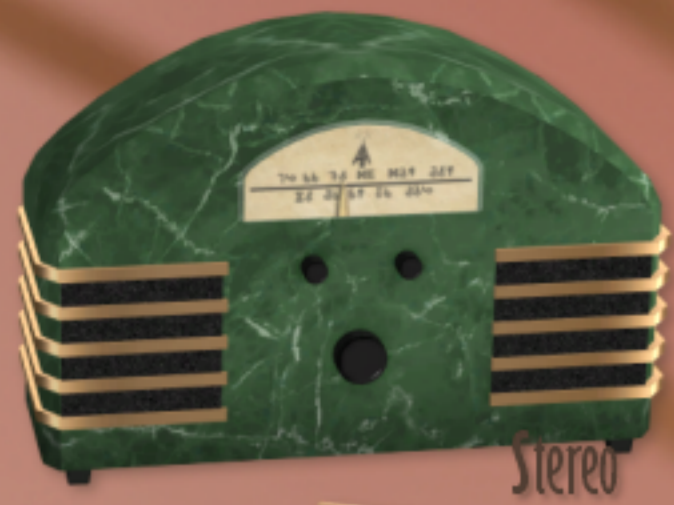

S!

ART DÉCO LOOKBOOK

Stereo

Telephone

Chandelier

Bar

Sculpture

Magazines Rack

Plant

Divider

Separator

Bar Stool

Floor Lamp

Dining Chair

Lamp

Easel

Makeup Brushes

End-of-bed table

Loveseat

Wall Mirror

End Table

Plant